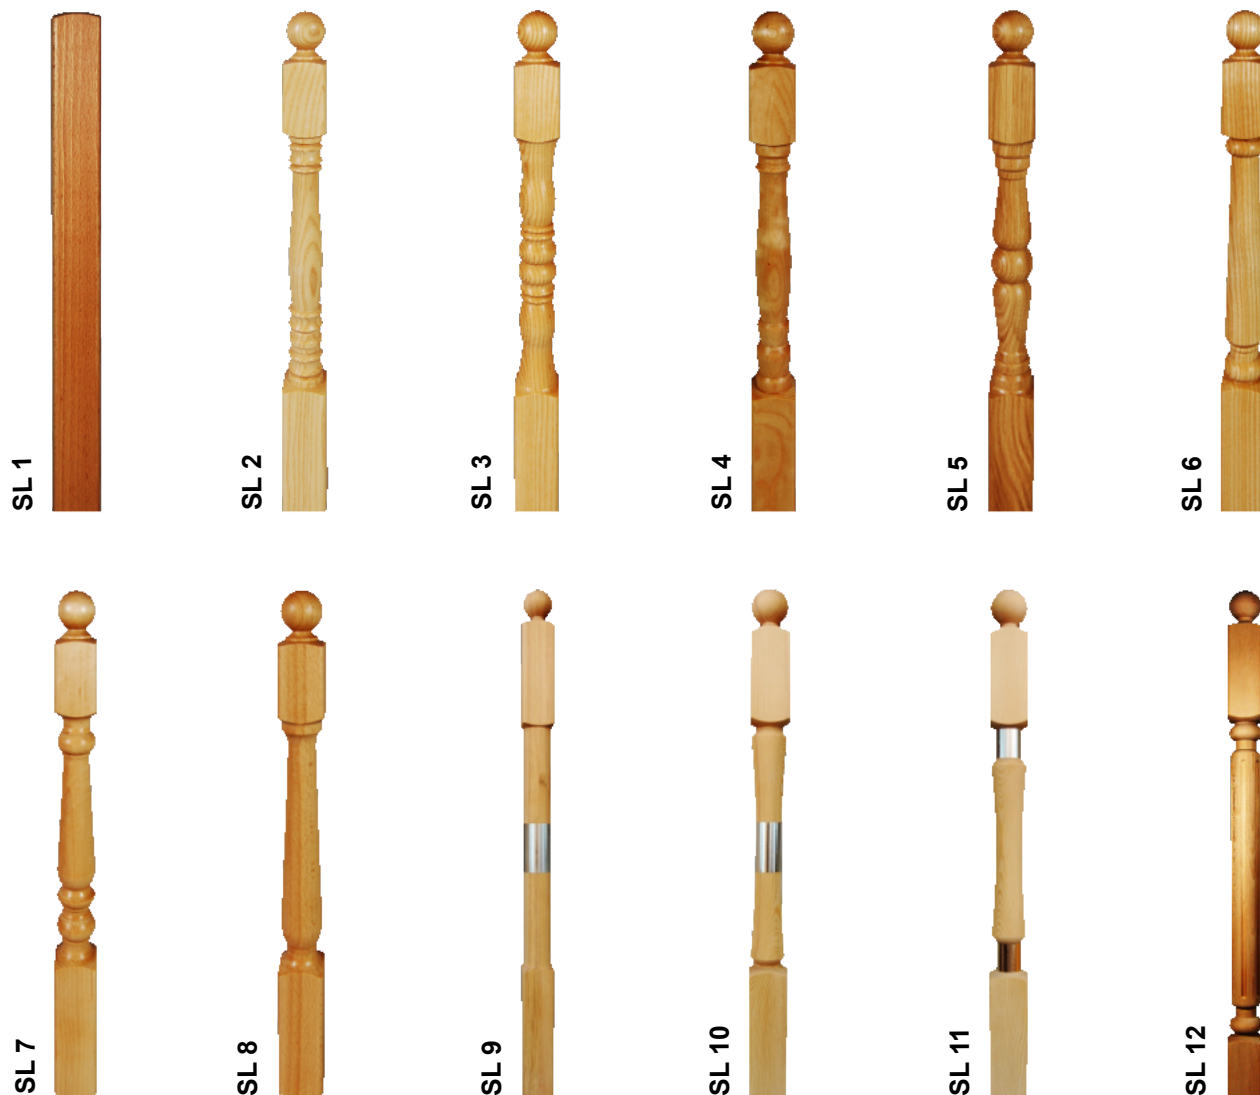

Doplňky k programu madel

Sloupy z plného materiálu

Dřeviny buk pařený, dub, jasan, smrk

Délka sloupů 1250 mm.
Standardní lhůta dodání je 2 - 3 týdny.

	m.j.	BUK	DUB	JASAN	SMRK		m.j.	BUK	DUB	JASAN	SMRK	
SL 1 - 80x80x1250	ks	1069,-	1567,-	1298,-	1082,-	SL 7 - 80x80x1250	ks	1069,-	1567,-	1298,-	1082,-	
SL 1 - 100x100x1250	ks	1398,-	2019,-	1746,-	1378,-	SL 7 - 100x100x1250	ks	1398,-	2019,-	1746,-	1378,-	
SL 2 - 80x80x1250	ks	1069,-	1567,-	1298,-	1082,-	SL 8 - 80x80x1250	ks	1069,-	1567,-	1298,-	1082,-	
SL 2 - 100x100x1250	ks	1398,-	2019,-	1746,-	1378,-	SL 8 - 100x100x1250	ks	1398,-	2019,-	1746,-	1378,-	
SL 3 - 80x80x1250	ks	1069,-	1567,-	1298,-	1082,-	SL 9 - 80x80x1250	ks	1271,-	1820,-	1557,-	1330,-	
SL 3 - 100x100x1250	ks	1398,-	2019,-	1746,-	1378,-	SL 9 - 100x100x1250	ks	1580,-	2373,-	2026,-	1641,-	
SL 4 - 80x80x1250	ks	1069,-	1567,-	1298,-	1082,-	SL 10 - 80x80x1250	ks	1271,-	1820,-	1557,-	1330,-	
SL 4 - 100x100x1250	ks	1398,-	2019,-	1746,-	1378,-	SL 10 - 100x100x1250	ks	1580,-	2373,-	2026,-	1641,-	
SL 5 - 80x80x1250	ks	1069,-	1567,-	1298,-	1082,-	SL 11 - 80x80x1250	ks	1383,-	1820,-	1671,-	1444,-	
SL 5 - 100x100x1250	ks	1398,-	2019,-	1746,-	1378,-	SL 11 - 100x100x1250	ks	1694,-	2486,-	2139,-	1755,-	
SL 6 - 80x80x1250	ks	1069,-	1567,-	1298,-	1082,-	SL 12 - 80x80x1250	ks	1449,-	1820,-	1735,-	1508,-	
SL 6 - 100x100x1250	ks	1398,-	2019,-	1746,-	1378,-	SL 12 - 100x100x1250	ks	1760,-	2551,-	2204,-	1819,-	
		LAK										
SL.. 80x80x1250				214,-								
SL.. 100x100x1250				234,-								